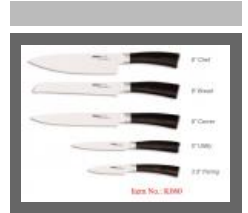

Kitchen Knife

Stainless Steel Knife Set

Item No.: K060

Item No.: K060

Description

[Quotation Information](#)

Item No.	Item	Specifications							
		Blade Material	Blade Thickness	Blade Width	Total Length	Handle Length	Handle Material	Polishing	Unit Net Weight
K060-19	8"Chef Knife	3Cr13	2.5mm	4.5cm	33.0cm	13.0cm	Pakka wood + Forged Handle	Rubber Wheel Polishing	192g
K060-18	8"Bread Knife	3Cr13	2.5mm	2.9cm	33.0cm	13.0cm	Pakka wood + Forged Handle	Rubber Wheel Polishing	159g
K060-17	8"Carving Knife	3Cr13	2.5mm	2.9cm	32.5cm	13.0cm	Pakka wood + Forged Handle	Rubber Wheel Polishing	167g
K060-15	5" Utility Knife	3Cr13	2.0mm	1.9cm	24.2cm	11.5cm	Pakka wood + Forged Handle	Rubber Wheel Polishing	75g
K060-13	3.5"Paring Knife	3Cr13	2.0mm	2.1cm	20.5cm	11.5cm	Pakka wood + Forged Handle	Rubber Wheel Polishing	69g