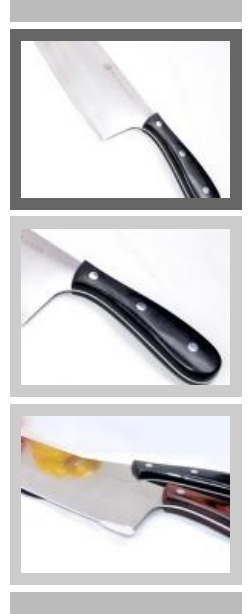

7" Cleaver

Chinese Kitchen Knife

Item No.: KN00907Y

Description

[Quotation Information](#)

Item Number	Item	Specification							
		Blade Material	Blade Thickness	Blade Width	Total Length	Handle Length	Handle Material	Polishing	N.W
KN00907Y	7" Cleaver	5Cr15MOV	2.0mm	8.0cm	30.7cm	12.7cm	Black Pakka Wood	Rubber Wheel	269g