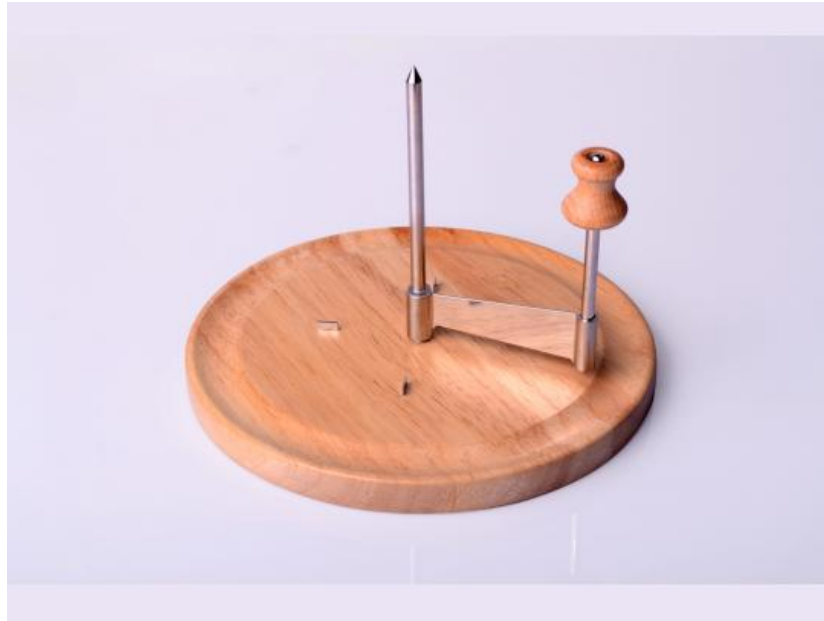

Cheese Wheel

Stainless Steel Kitchen Tools

Item No.: CW001

Description

[Quotation Information](#)

Item No.	Item	Specification			
		Blade Thickness	Size	Polishing	N.W
CW001	Cheese Wheel	1.2mm	Blade Size: 14.1*9.5cm Board Diameter: 22.2cm	Mirror Polishing	552g