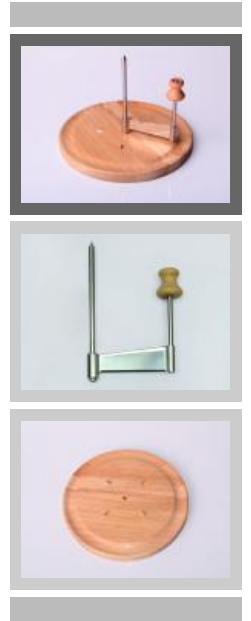

Cheese Wheel

Stainless Steel Kitchen Tools

Item No.: CW001

Description

[Quotation Information](#)

Item No.	Item	Specification			
		Blade Thickness	Size	Polishing	N.W
CW001	Cheese Wheel	1.2mm	Blade Size: 14.1*9.5cm Board Diameter: 22.2cm	Mirror Polishing	552g